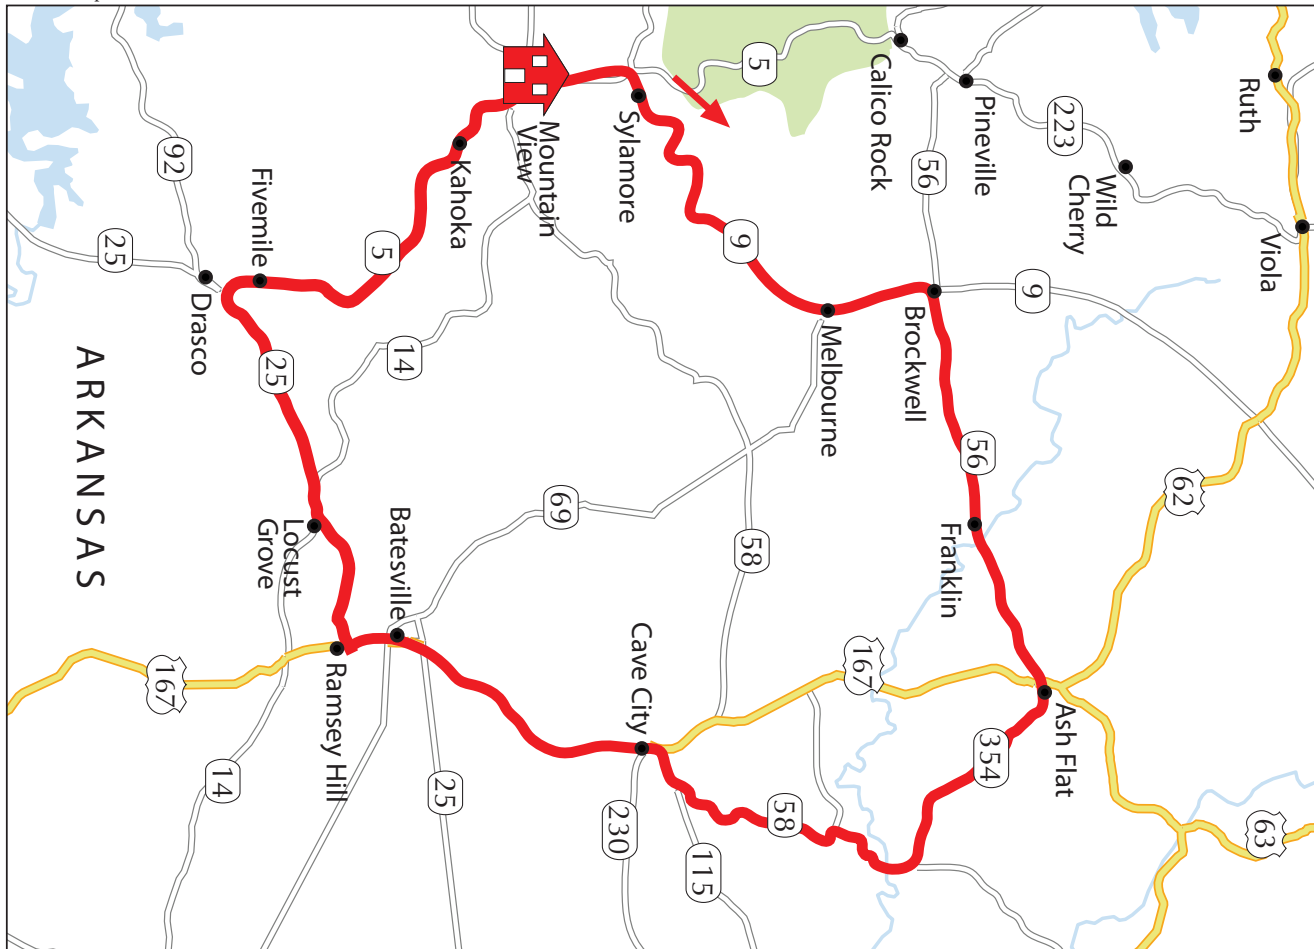

ROAD RUNNER
MOTORCYCLE
TOURING & TRAVEL

Tour 1 Shamrock Tour : Mountain View, AR
(Approx. 148 miles) Jul/Aug '18

ROAD RUNNER
MOTORCYCLE
TOURING & TRAVEL

Tour 2 Shamrock Tour : Mountain View, AR
(Approx. 246 miles) Jul/Aug '18

Tour 3 Shamrock Tour : Mountain View, AR
 (Approx. 154 miles) Jul/Aug '18

Road Runner MOTORCYCLE TOURING & TRAVEL

GPS files available for download in each digital issue purchased or included in your subscription. Login at www.roadrunner.travel.

Tour 4 Shamrock Tour : Mountain View, AR
 (Approx. 194 miles) Jul/Aug '18

Road Runner MOTORCYCLE TOURING & TRAVEL

GPS files available for download in each digital issue purchased or included in your subscription. Login at www.roadrunner.travel.