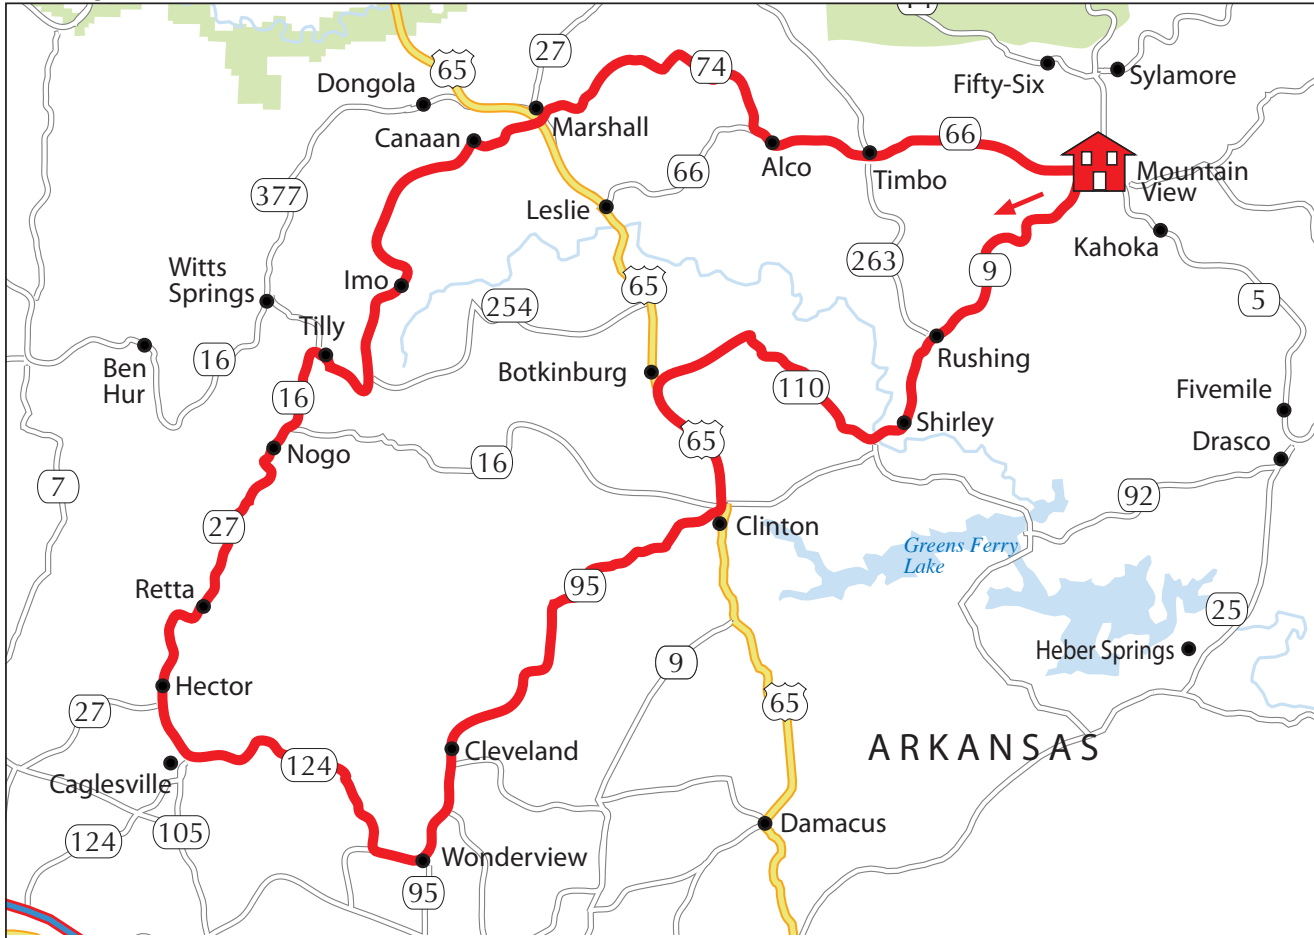

ROAD RUNNER
MOTORCYCLE
TOURING & TRAVEL

Tour 1 Shamrock Tour : Mountain View, AR
(Approx. 148 miles) Jul/Aug '18

ROAD RUNNER
MOTORCYCLE
TOURING & TRAVEL

Tour 2 Shamrock Tour : Mountain View, AR
(Approx. 246 miles) Jul/Aug '18

Tour 3 Shamrock Tour : Mountain View, AR
 (Approx. 154 miles) Jul/Aug '18

Road Runner MOTORCYCLE TOURING & TRAVEL

GPS files available for download in each digital issue purchased or included in your subscription. Login at www.roadrunner.travel.

Tour 4 Shamrock Tour : Mountain View, AR
 (Approx. 194 miles) Jul/Aug '18

Road Runner MOTORCYCLE TOURING & TRAVEL

GPS files available for download in each digital issue purchased or included in your subscription. Login at www.roadrunner.travel.