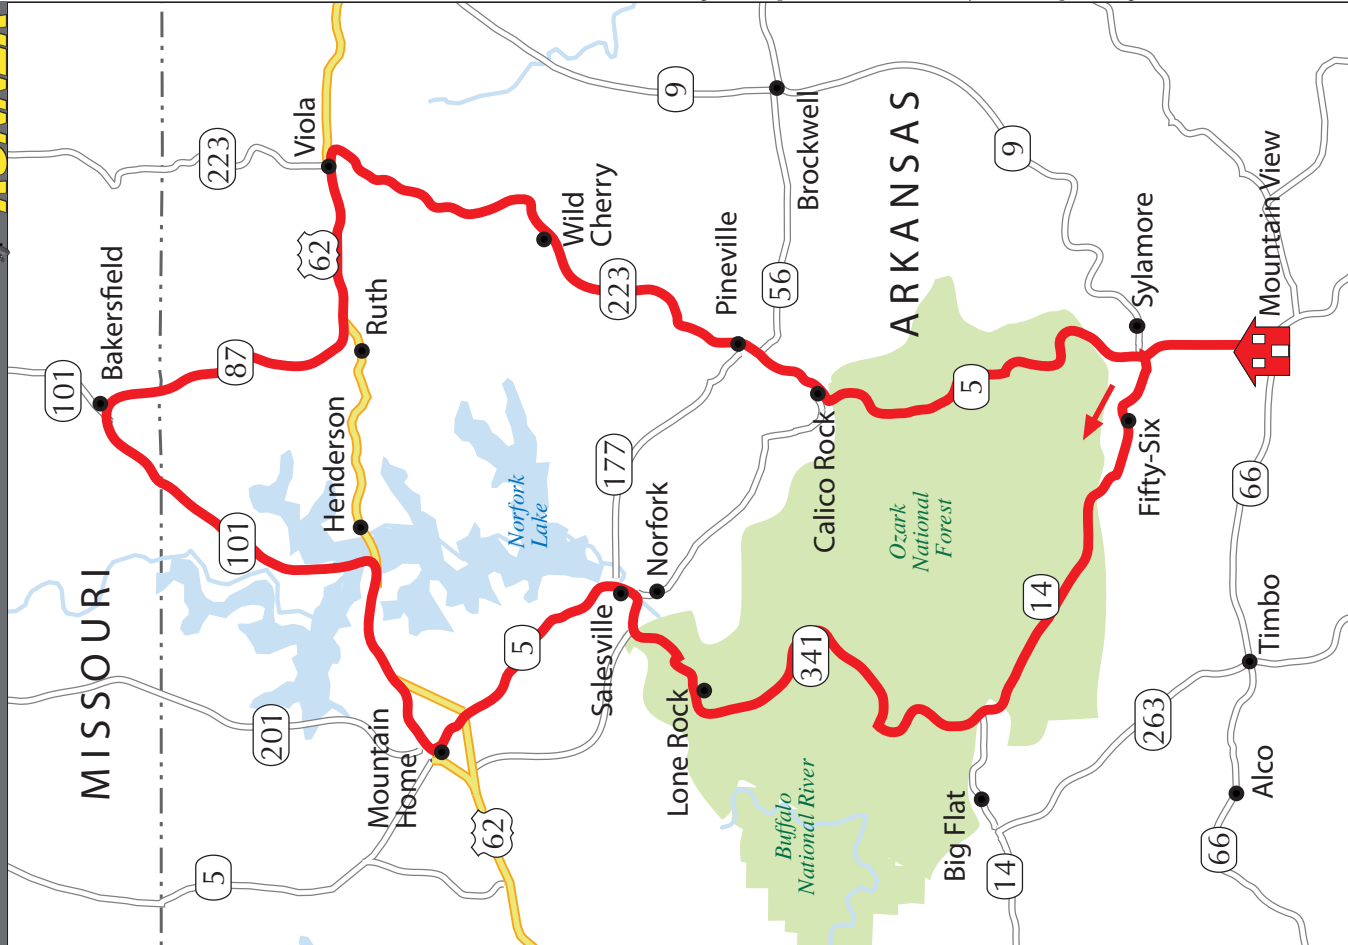

ROAD RUNNER
MOTORCYCLE
TOURING & TRAVEL

Tour 1 Shamrock Tour : Mountain View, AR
(Approx. 148 miles) Jul/Aug '18

ROAD RUNNER
MOTORCYCLE
TOURING & TRAVEL

Tour 2 Shamrock Tour : Mountain View, AR
(Approx. 246 miles) Jul/Aug '18

Tour 3 Shamrock Tour : Mountain View, AR
 (Approx. 154 miles) Jul/Aug '18

Road Runner MOTORCYCLE TOURING & TRAVEL

GPS files available for download in each digital issue purchased or included in your subscription. Login at www.roadrunner.travel.

Tour 4 Shamrock Tour : Mountain View, AR
 (Approx. 194 miles) Jul/Aug '18

Road Runner MOTORCYCLE TOURING & TRAVEL

GPS files available for download in each digital issue purchased or included in your subscription. Login at www.roadrunner.travel.